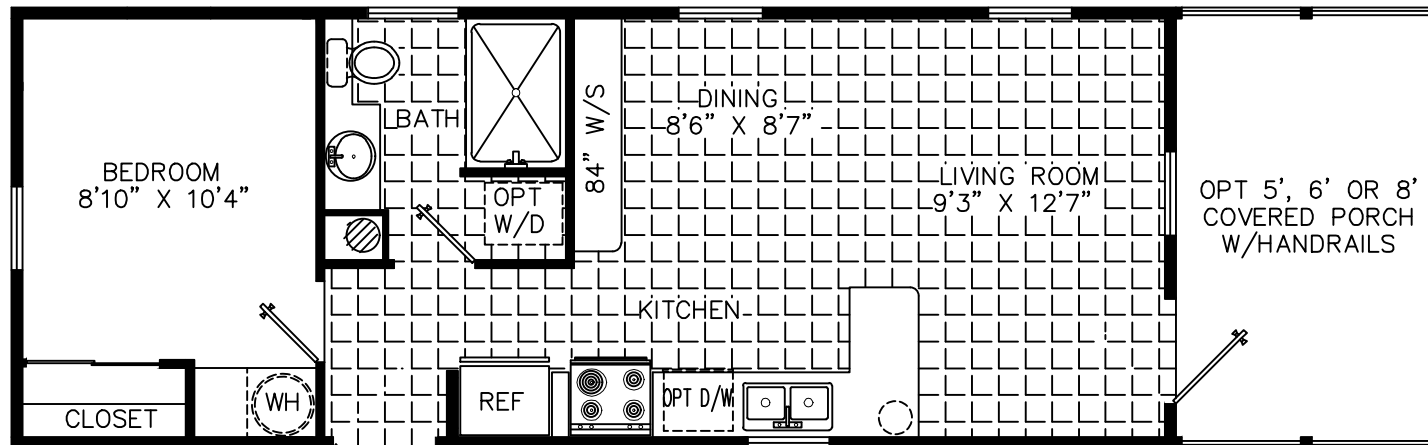

Prestige Home Centers

PARK MODEL 35

35' X 14' 1 BR,

1 BATH, FLR 35B1A 463.8 SQ. FT.
W/OPT 5', 6' OR 8' COVERED PORCH

*Homes Designed, Built & Serviced
By NOBILITY HOMES*

MANUFACTURED IN ACCORDANCE WITH STANDARDS DEVELOPED AND ENFORCED BY HUD. DUE TO OUR CONTINUING PROGRAM OF PRODUCT IMPROVEMENT, PRICES AND SPECIFICATIONS ARE SUBJECT TO CHANGE WITHOUT NOTICE. SOME ITEMS SUCH AS TIRES, RIMS, AXLES AND HITCHES MAY HAVE BEEN RECYCLED AFTER INSPECTION FOR SAFETY AND APPRARANCE. ALL DIMENSIONS ARE NOMINAL.